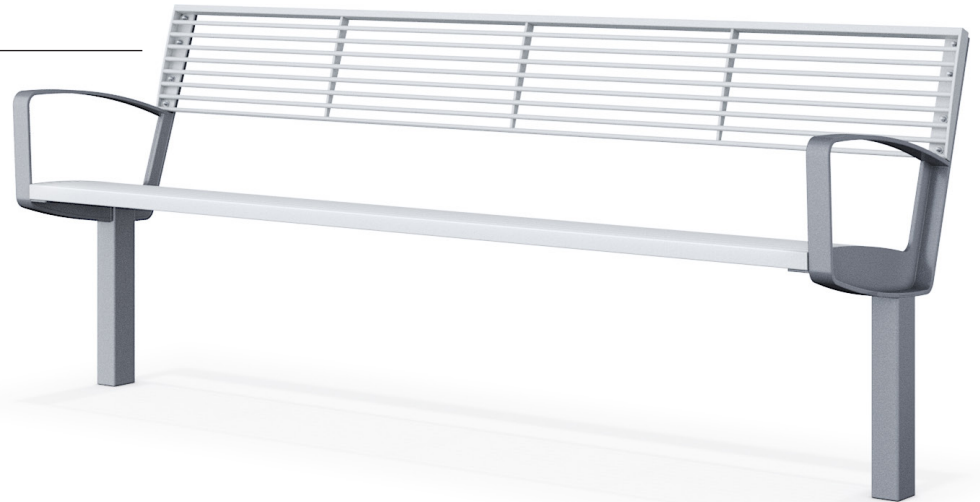

Kielce

Poland

VERA SOLO

Rixensart

Belgium

Intervera

Characteristics of the bench

- Optically light bench
- Wood or stainless steel option
- Independent or endless line
- Resysta material
- Senior friendly

↑ →
STEEL ROUND
GRIDS / WOOD

SENIOR FRIENDLY →

↑ RESYSTA MATERIAL

← SINGLE SEATS

About

Series of optically light benches placed on a pair of legs in the longitudinal axis. Subtle yet sufficiently durable construction carries the solid wooden lamellas or frames of steel or stainless steel round bars on the seat and the backrest. Bench can stand independently or can be combined in an endless line of an elegant seating element. A limited number of legs does not only convey elegance but also enables easy installation and effortless maintenance of the areas under the bench. We also offer a hexagonal composition to be used separately or installed around a tall tree or a pole.

→ LVR256
LVR257

→ LVR296/
297/298

→ LVR356
LVR357

→ LVR456
LVR457

Highlights

senior armrest
ergonomics modified
for elderly people

steel round grids
or wooden boards

Highlights