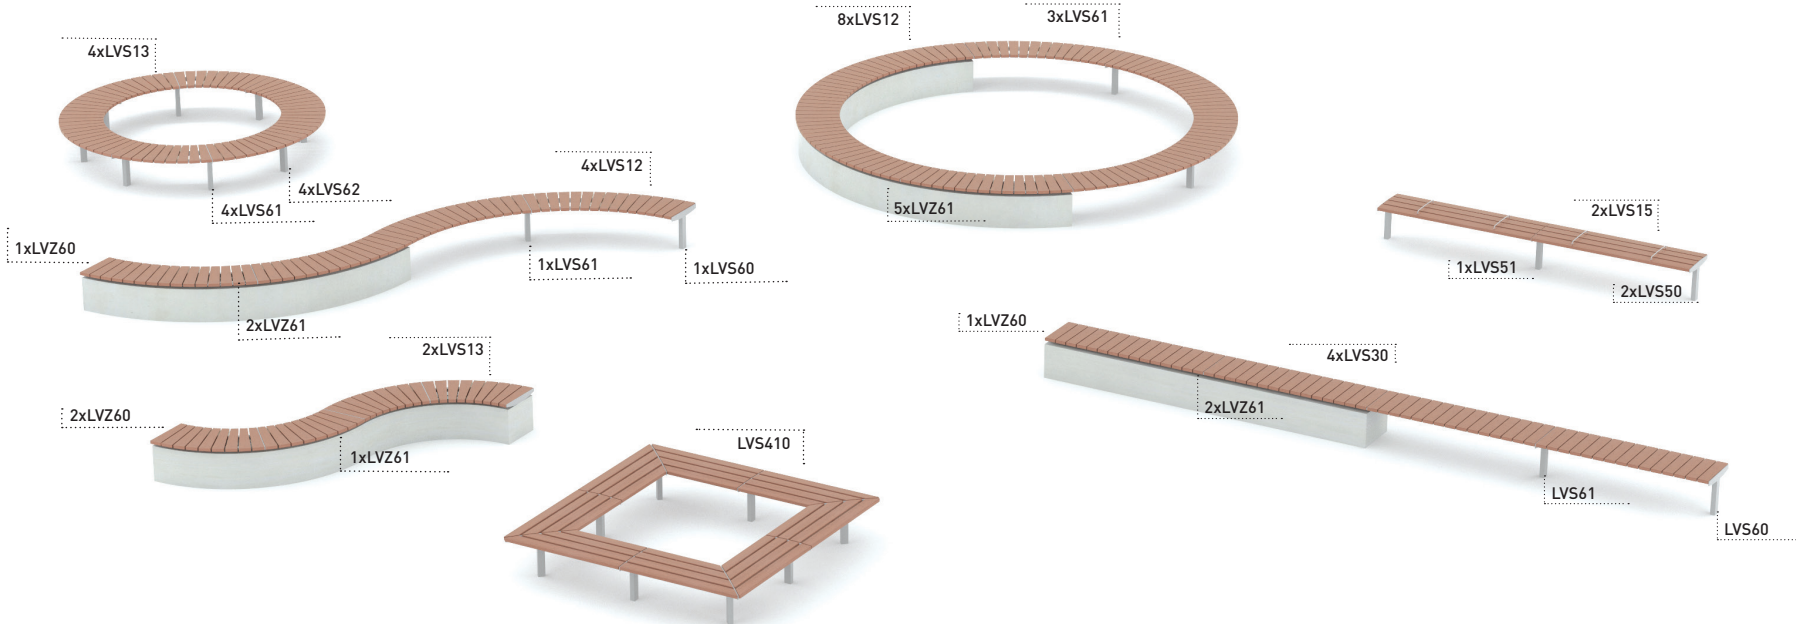

Praha

Czechia

Vera Solo

Beauty of T profile

Characteristics of the bench

- Modular kit based on design of Vera range
- Straight or curved version
- Never-ending lines
- Can be installed around a tree
- Material option
- Accessories option

→ LVS550

→ LVS311
LVS316

→ LVS610
LVS615

→ LVS331
LVS336

→ LVS630-a
LVS635-a

→ LVS630-e
LVS635-e

→ LVS670-a
LVS675-a

→ LVS670-e
LVS675-e

→ LVS410

→ LVS910

Modularity

Modularity

Modularity

Highlights

optional backrest

one-sided, or
double sided armrests

short or endless lines
straight or curved versions

possibly tree grate

wood or steel round grids

original shapes in landscape

Highlights

● curved version

It is possible to assemble a circle or combine it into an ellipse and install it for instance around a tree.