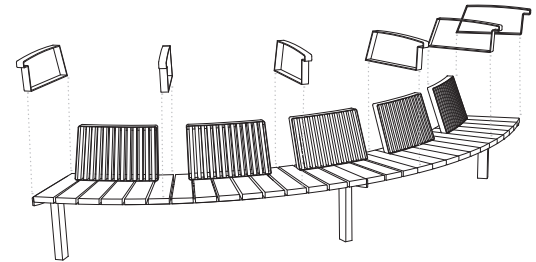

↑ →
WOOD OR STEEL
ROUND GRID

TABLE DESIGN SET →

← ↑ CURVED OR STRAIGHT

← BACKREST, ARMREST

About

The all-purpose modular kit based on design of vera range is intended for all types of public realms, particularly those where an easy access from both sides and low maintenance are required. It is perfect not only for stations, airports, and bus terminals, but these advantageous features can also complement frequented squares or busy streets. A real bonus is the wider seat and less legs that highlight the silhouette of the bench. Apart from the standard length, double version and the modular kit enabling continuous never-ending lines are offered as well. Curved versions can result in circle, installed for instance around a tree, or combined so that ellipse is achieved.

Zinc and powder coated steel structure. Seat and backrest made of solid wooden boards or steel/stainless steel rounds, without visible joints to steel structure.

Models

→ LVS111

→ LVS116

→ LVS211

→ LVS650

→ LVS510

→ LVS550

→ LVS311
LVS316

→ LVS610
LVS615

→ LVS331
LVS336

→ LVS630-a
LVS635-a

→ LVS630-e
LVS635-e

→ LVS670-a
LVS675-a

→ LVS670-e
LVS675-e

→ LVS410

→ LVS910

Modularity

Modularity

Modularity

Highlights

optional backrest

one-sided, or
double sided armrests