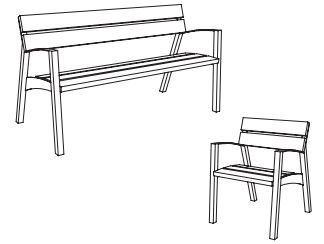

↑
COMBINATION OF
MATERIALS

← ↑ CURVED OR
STRAIGHT OPTION

← DOUBLE SIDED

CHILDREN SET →

About

A smart bench presented in a wide range of options shows that advanced modern design does not always mean high price. Durability and steadiness go hand in hand with pure lines and remarkable lightness. The simply shaped table and park chairs enable you to create original combinations in public and private environments.

Galvanized steel structure coated with powder paint finish. Seat and backrest made of steel round grid, stainless steel grid or solid wooden lamellas which are joined in a concealed but firm way to the supporting frame. All four legs can be easily anchored to the ground.

Models

→ LV110
LV111

→ LV150
LV151
LV152

→ LV155
LV156
LV157

→ LV210
LV211

→ LV250
LV251
LV252

→ LV255
LV256
LV257

→ LV170
LV171
LV172