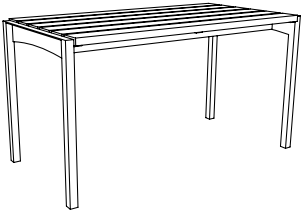

→ LV756
LV757

→ LV190
LV1901

→ LV290
LV2901

→ LV121

→ LV221

→ LV11/21
50/51/52

→ LVB920
LVB930

→ LVB150
LVB152
LVB160
LVB162

Highlights

Highlights

shape

Resistance and strenght go hand in hand with purity of shapes and remarkable lightness

seat and backrest

Made of hardwood boards or steel / stainless round grids

anchoring

All legs enable firm anchoring to the pavement

Set for children

→ table, bench, chair
with rounded edges

Table design set

+ vera benches

Senior friendly

Materials

→ wood

* for thin lamellas versions