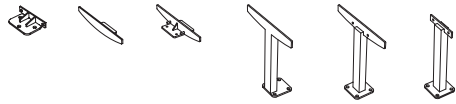

→ LVS410

→ LVS910

Modularity

Modularity

Modularity

Highlights

optional backrest

one-sided, or
double sided armrests

short or endless lines
straight or curved versions

possibly tree grate

wood or steel round grids

original shapes in landscape

Highlights

● curved version

It is possible to assemble a circle or combine it into an ellipse and install it for instance around a tree.