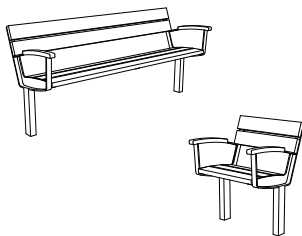

→ LVR356
LVR357