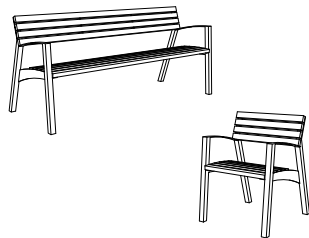

↑
COMBINATION OF
MATERIALS

← ↑ CURVED OR
STRAIGHT OPTION

← DOUBLE SIDED

CHILDREN SET →

About

A smart bench presented in a wide range of options shows that advanced modern design does not always mean high price. Durability and steadiness go hand in hand with pure lines and remarkable lightness. The simply shaped table and park chairs enable you to create original combinations in public and private environments.

→ LV175
LV176
LV177

→ LV350
LV351

→ LV450
LV451

→ LV510

→ LV530
LV535

→ LV910
LV911

→ LV711

→ LV751
LV752

→ LV756
LV757

→ LV190
LV1901

→ LV290
LV2901

→ LV121

→ LV221

→ LV11/21
50/51/52

→ LVB920
LVB930

→ LVB150
LVB152
LVB160
LVB162

↑ →
STEEL ROUND
GRIDS / WOOD

SENIOR FRIENDLY →

↑ RESYSTA MATERIAL

← SINGLE SEATS

About

Series of optically light benches placed on a pair of legs in the longitudinal axis. Subtle yet sufficiently durable construction carries the solid wooden lamellas or frames of steel or stainless steel round bars on the seat and the backrest. Bench can stand independently or can be combined in an endless line of an elegant seating element. A limited number of legs does not only convey elegance but also enables easy installation and effortless maintenance of the areas under the bench. We also offer a hexagonal composition to be used separately or installed around a tall tree or a pole.