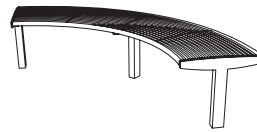

↑ →
WOOD OR STEEL
ROUND GRID

TABLE DESIGN SET →

← ↑ CURVED OR STRAIGHT

← BACKREST, ARMREST

About

The all-purpose modular kit based on design of vera range is intended for all types of public realms, particularly those where an easy access from both sides and low maintenance are required. It is perfect not only for stations, airports, and bus terminals, but these advantageous features can also complement frequented squares or busy streets. A real bonus is the wider seat and less legs that highlight the silhouette of the bench. Apart from the standard length, double version and the modular kit enabling continuous never-ending lines are offered as well. Curved versions can result in circle, installed for instance around a tree, or combined so that ellipse is achieved.

Zinc and powder coated steel structure. Seat and backrest made of solid wooden boards or steel/stainless steel rounds, without visible joints to steel structure.

Models

→ LVS111

→ LVS116

→ LVS211

→ LVS650

→ LVS510