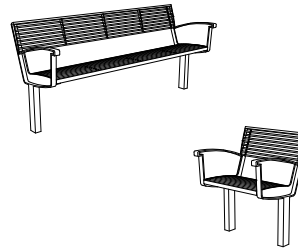

↑ →
STEEL ROUND
GRIDS / WOOD

SENIOR FRIENDLY →

↑ RESYSTA MATERIAL

← SINGLE SEATS

About

Series of optically light benches placed on a pair of legs in the longitudinal axis. Subtle yet sufficiently durable construction carries the solid wooden lamellas or frames of steel or stainless steel round bars on the seat and the backrest. Bench can stand independently or can be combined in an endless line of an elegant seating element. A limited number of legs does not only convey elegance but also enables easy installation and effortless maintenance of the areas under the bench. We also offer a hexagonal composition to be used separately or installed around a tall tree or a pole.

→ LVR256
LVR257

→ LVR296/
297/298

→ LVR356
LVR357

→ LVR456
LVR457

Highlights

senior armrest
ergonomics modified
for elderly people

steel round grids
or wooden boards

Highlights