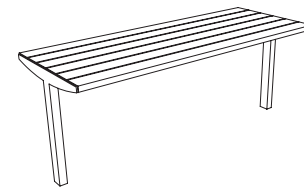

→ LVS630-a
LVS635-a

→ LVS630-e
LVS635-e

→ LVS670-a
LVS675-a

→ LVS670-e
LVS675-e

→ LVS410

→ LVS910