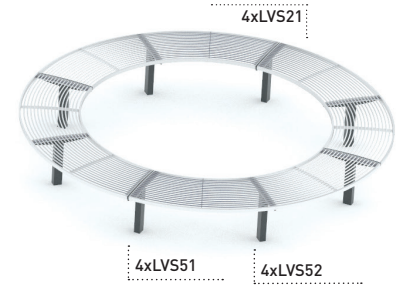

Modularity