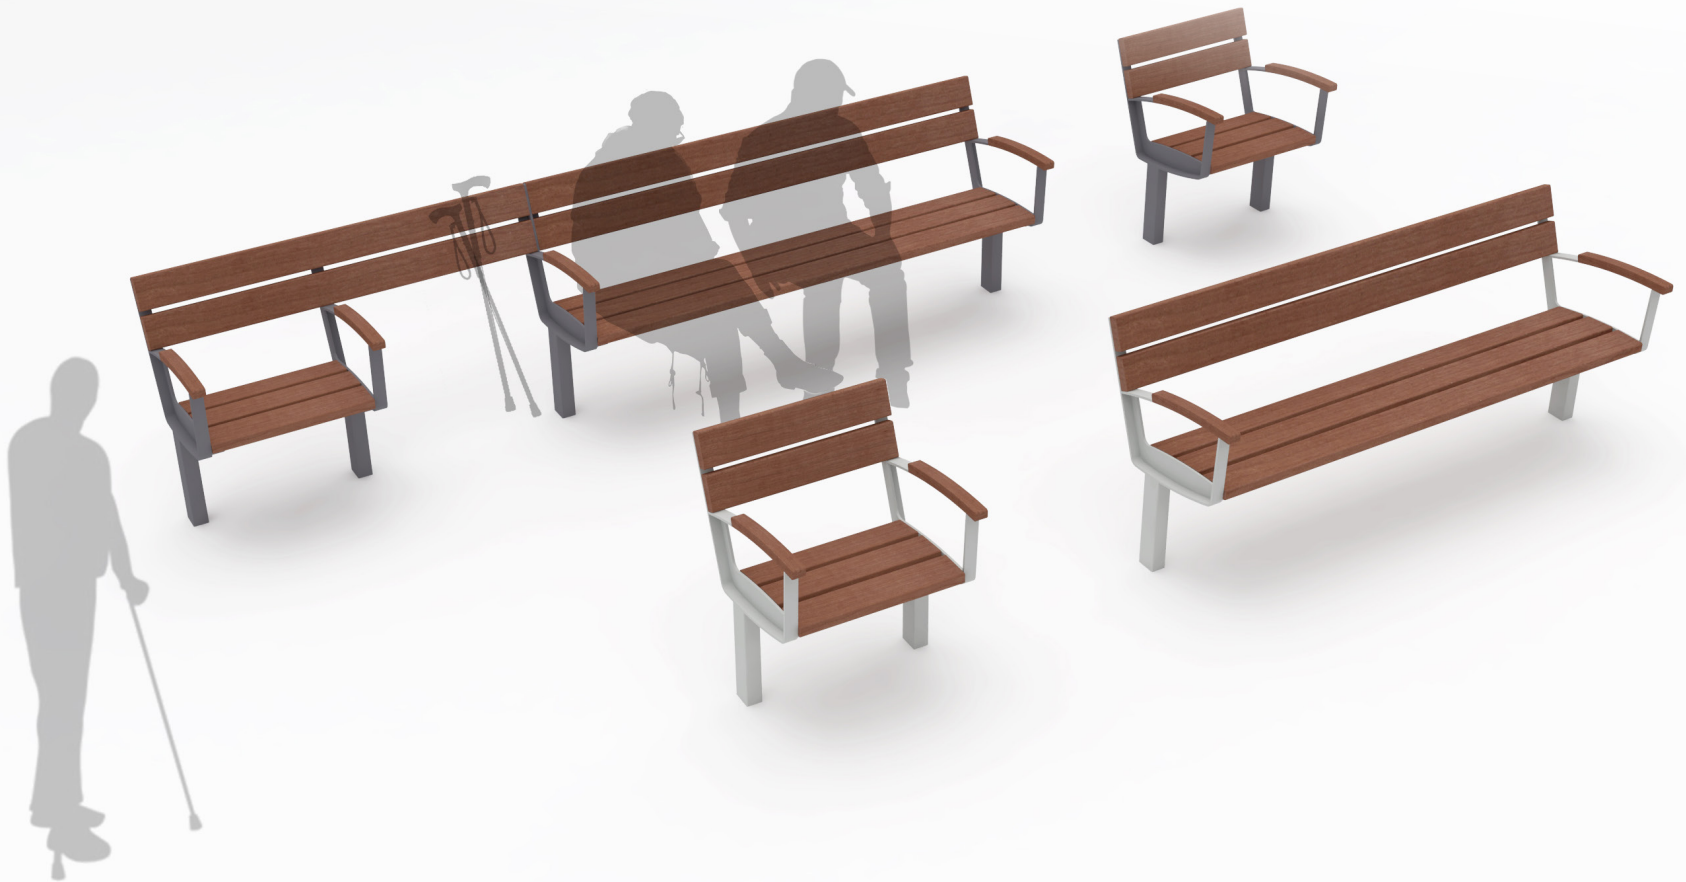

Senior friendly