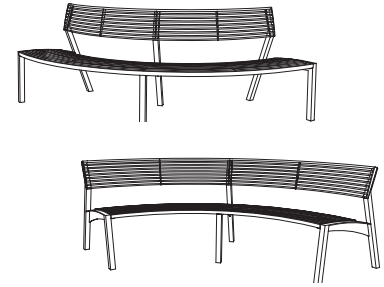

Galvanized steel structure coated with powder paint finish. Seat and backrest made of steel round grid, stainless steel grid or solid wooden lamellas which are joined in a concealed but firm way to the supporting frame. All four legs can be easily anchored to the ground.

Models

→ LV110
LV111

→ LV150
LV151
LV152

→ LV155
LV156
LV157

→ LV210
LV211

→ LV250
LV251
LV252

→ LV255
LV256
LV257

→ LV170
LV171
LV172

→ LV175
LV176
LV177

→ LV350
LV351

→ LV450
LV451

→ LV510

→ LV530
LV535

→ LV910
LV911

→ LV711

→ LV751
LV752

→ LV756
LV757

→ LV190
LV1901

→ LV290
LV2901

→ LV121

→ LV221

→ LV11/21
50/51/52

→ LVB920
LVB930

→ LVB150
LVB152
LVB160
LVB162