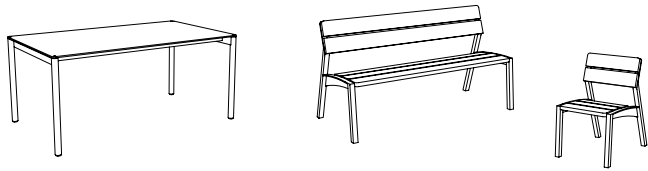

→ LV756
LV757

→ LV190
LV1901

→ LV290
LV2901

→ LV121

→ LV221

→ LV11/21
50/51/52

→ LVB920
LVB930

→ LVB150
LVB152
LVB160
LVB162

Highlights

Highlights

shape

Resistance and strenght go hand in hand with purity of shapes and remarkable lightness

seat and backrest

Made of hardwood boards or steel / stainless round grids

anchoring

All legs enable firm anchoring to the pavement

Set for children

→ table, bench, chair
with rounded edges

Table design set

+ vera benches

Senior friendly

Materials

→ wood

* for thin lamellas versions