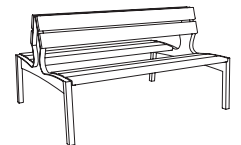

→ LV350
LV351