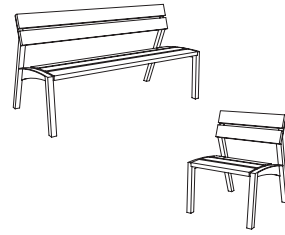

→ LV150
LV151
LV152