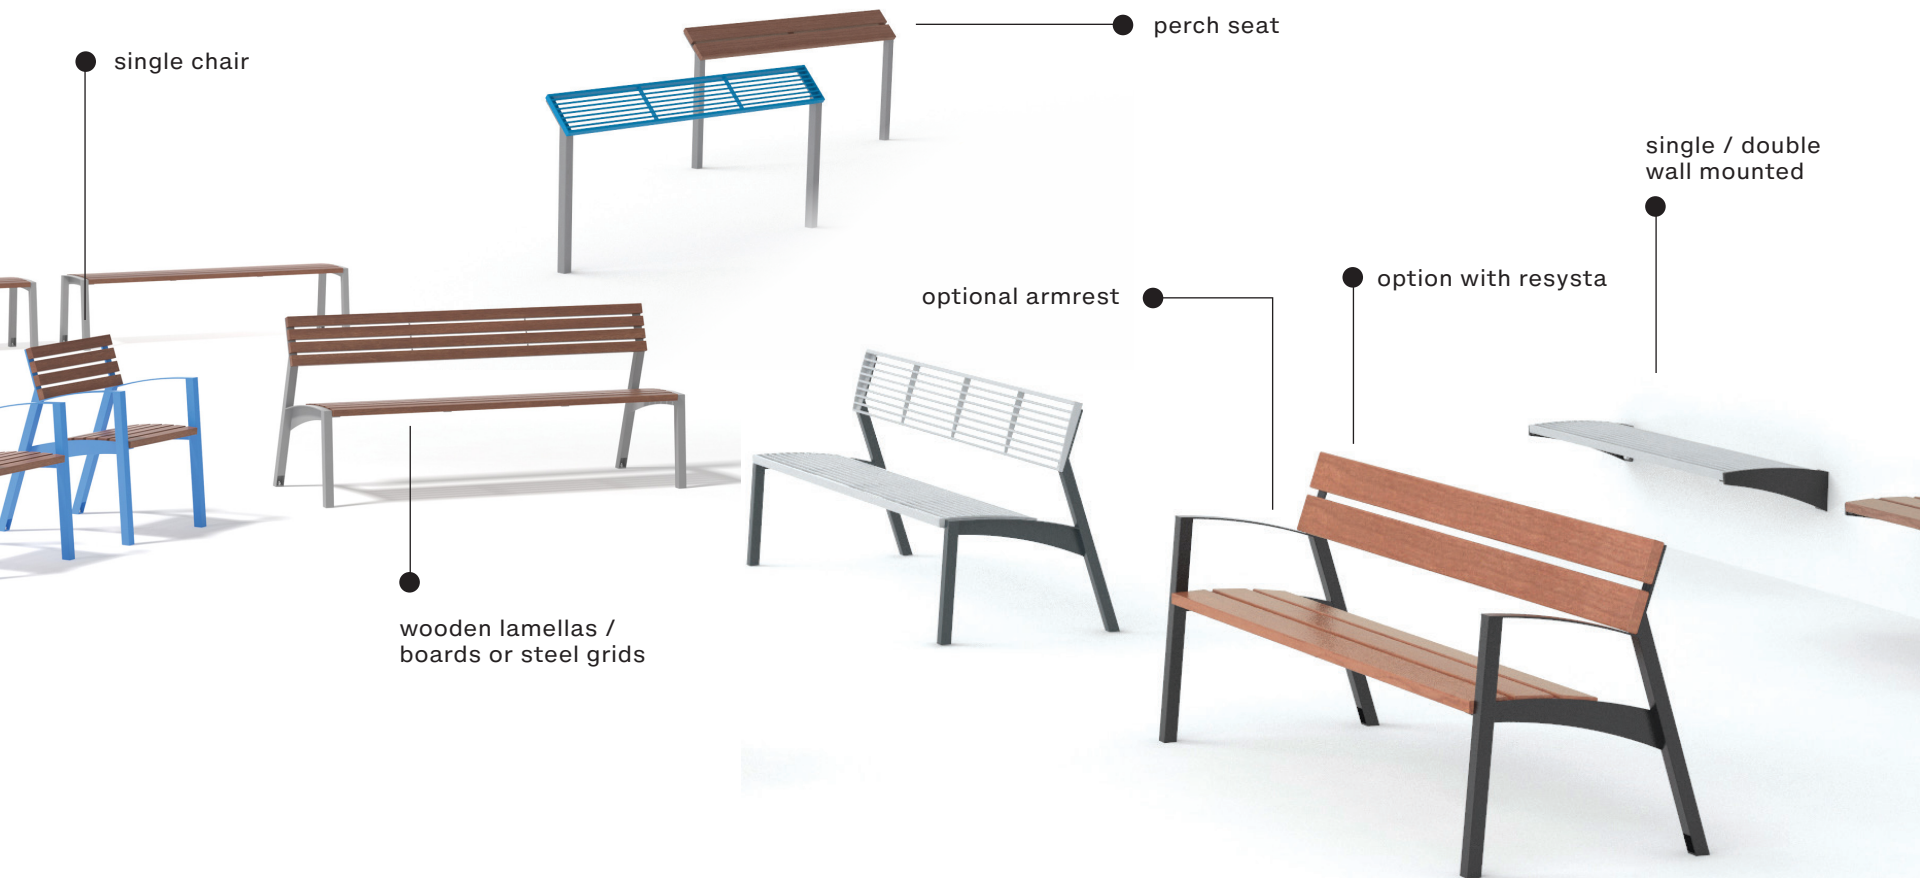

Highlights