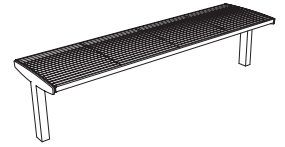

↑ →
WOOD OR STEEL
ROUND GRID

TABLE DESIGN SET →

← ↑ CURVED OR STRAIGHT

← BACKREST, ARMREST

About

The all-purpose modular kit based on design of vera range is intended for all types of public realms, particularly those where an easy access from both sides and low maintenance are required. It is perfect not only for stations, airports, and bus terminals, but these advantageous features can also complement frequented squares or busy streets. A real bonus is the wider seat and less legs that highlight the silhouette of the bench. Apart from the standard length, double version and the modular kit enabling continuous never-ending lines are offered as well. Curved versions can result in circle, installed for instance around a tree, or combined so that ellipse is achieved.

Zinc and powder coated steel structure. Seat and backrest made of solid wooden boards or steel/stainless steel rounds, without visible joints to steel structure.

Models

→ LVS111

→ LVS116

→ LVS211

→ LVS650

→ LVS510