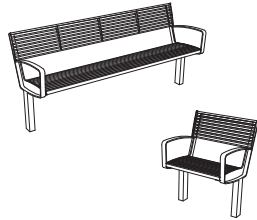

→ LVR256
LVR257