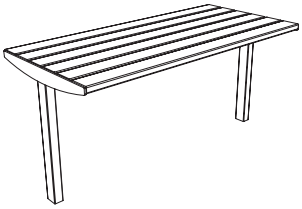

Table design set

+ vera solo benches + others