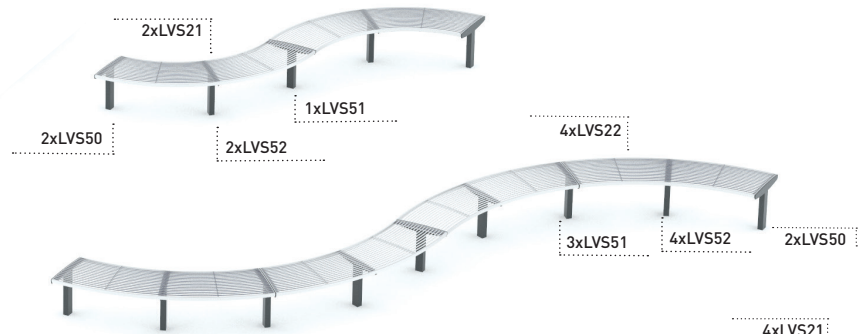

Zinc and powder coated steel structure. Seat and backrest made of solid wooden boards or steel/stainless steel rounds, without visible joints to steel structure.

Models

→ LVS111

→ LVS116

→ LVS211

→ LVS650

→ LVS510

→ LVS550

→ LVS311
LVS316

→ LVS610
LVS615

→ LVS331
LVS336

→ LVS630-a
LVS635-a

→ LVS630-e
LVS635-e

→ LVS670-a
LVS675-a

→ LVS670-e
LVS675-e

→ LVS410

→ LVS910

Modularity

Modularity

Modularity

Highlights

optional backrest

one-sided, or
double sided armrests

short or endless lines
straight or curved versions

possibly tree grate

wood or steel round grids

original shapes in landscape

Highlights

● curved version

It is possible to assemble a circle or combine it into an ellipse and install it for instance around a tree.