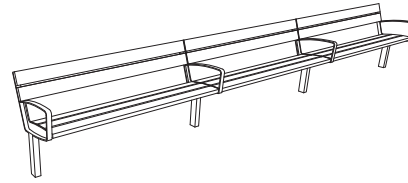

→ LVR196/
197/198