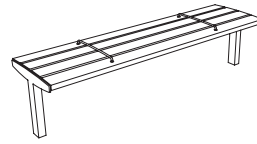

↑ →
WOOD OR STEEL
ROUND GRID

TABLE DESIGN SET →

← ↑ CURVED OR STRAIGHT

← BACKREST, ARMREST

About

The all-purpose modular kit based on design of vera range is intended for all types of public realms, particularly those where an easy access from both sides and low maintenance are required. It is perfect not only for stations, airports, and bus terminals, but these advantageous features can also complement frequented squares or busy streets. A real bonus is the wider seat and less legs that highlight the silhouette of the bench. Apart from the standard length, double version and the modular kit enabling continuous never-ending lines are offered as well. Curved versions can result in circle, installed for instance around a tree, or combined so that ellipse is achieved.

Zinc and powder coated steel structure. Seat and backrest made of solid wooden boards or steel/stainless steel rounds, without visible joints to steel structure.

Models

→ LVS111

→ LVS116

→ LVS211

→ LVS650

→ LVS510