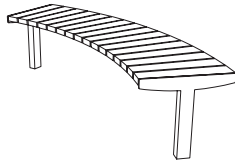

↑ →
WOOD OR STEEL
ROUND GRID

TABLE DESIGN SET →

← ↑ CURVED OR STRAIGHT

← BACKREST, ARMREST

About

The all-purpose modular kit based on design of vera range is intended for all types of public realms, particularly those where an easy access from both sides and low maintenance are required. It is perfect not only for stations, airports, and bus terminals, but these advantageous features can also complement frequented squares or busy streets. A real bonus is the wider seat and less legs that highlight the silhouette of the bench. Apart from the standard length, double version and the modular kit enabling continuous never-ending lines are offered as well. Curved versions can result in circle, installed for instance around a tree, or combined so that ellipse is achieved.

Zinc and powder coated steel structure. Seat and backrest made of solid wooden boards or steel/stainless steel rounds, without visible joints to steel structure.

Models

→ LVS111

→ LVS116

→ LVS211

→ LVS650

→ LVS510