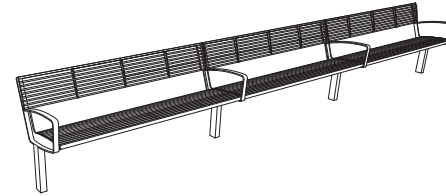

→ LVR296/
297/298