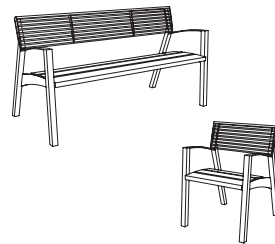

→ LV175
LV176
LV177