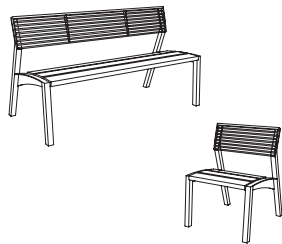

↑
COMBINATION OF
MATERIALS

← ↑ CURVED OR
STRAIGHT OPTION

← DOUBLE SIDED

CHILDREN SET →

About

A smart bench presented in a wide range of options shows that advanced modern design does not always mean high price. Durability and steadiness go hand in hand with pure lines and remarkable lightness. The simply shaped table and park chairs enable you to create original combinations in public and private environments.

Galvanized steel structure coated with powder paint finish. Seat and backrest made of steel round grid, stainless steel grid or solid wooden lamellas which are joined in a concealed but firm way to the supporting frame. All four legs can be easily anchored to the ground.

Models

→ LV110
LV111

→ LV150
LV151
LV152

→ LV155
LV156
LV157

→ LV210
LV211

→ LV250
LV251
LV252

→ LV255
LV256
LV257

→ LV170
LV171
LV172

↑ →
STEEL ROUND
GRIDS / WOOD

SENIOR FRIENDLY →

↑ RESYSTA MATERIAL

← SINGLE SEATS

About

Series of optically light benches placed on a pair of legs in the longitudinal axis. Subtle yet sufficiently durable construction carries the solid wooden lamellas or frames of steel or stainless steel round bars on the seat and the backrest. Bench can stand independently or can be combined in an endless line of an elegant seating element. A limited number of legs does not only convey elegance but also enables easy installation and effortless maintenance of the areas under the bench. We also offer a hexagonal composition to be used separately or installed around a tall tree or a pole.