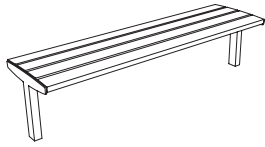

→ LVS111

→ LVS116

→ LVS211

→ LVS650

→ LVS510

→ LVS550

→ LVS311
LVS316

→ LVS610
LVS615

→ LVS331
LVS336