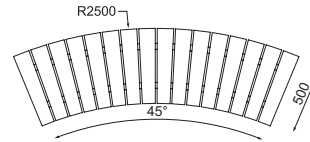

→ LVS410

→ LVS910

Modularity

Modularity

Modularity

Highlights

optional backrest

one-sided, or
double sided armrests

short or endless lines
straight or curved versions

possibly tree grate

wood or steel round grids

original shapes in landscape

Highlights

● curved version

It is possible to assemble a circle or combine it into an ellipse and install it for instance around a tree.