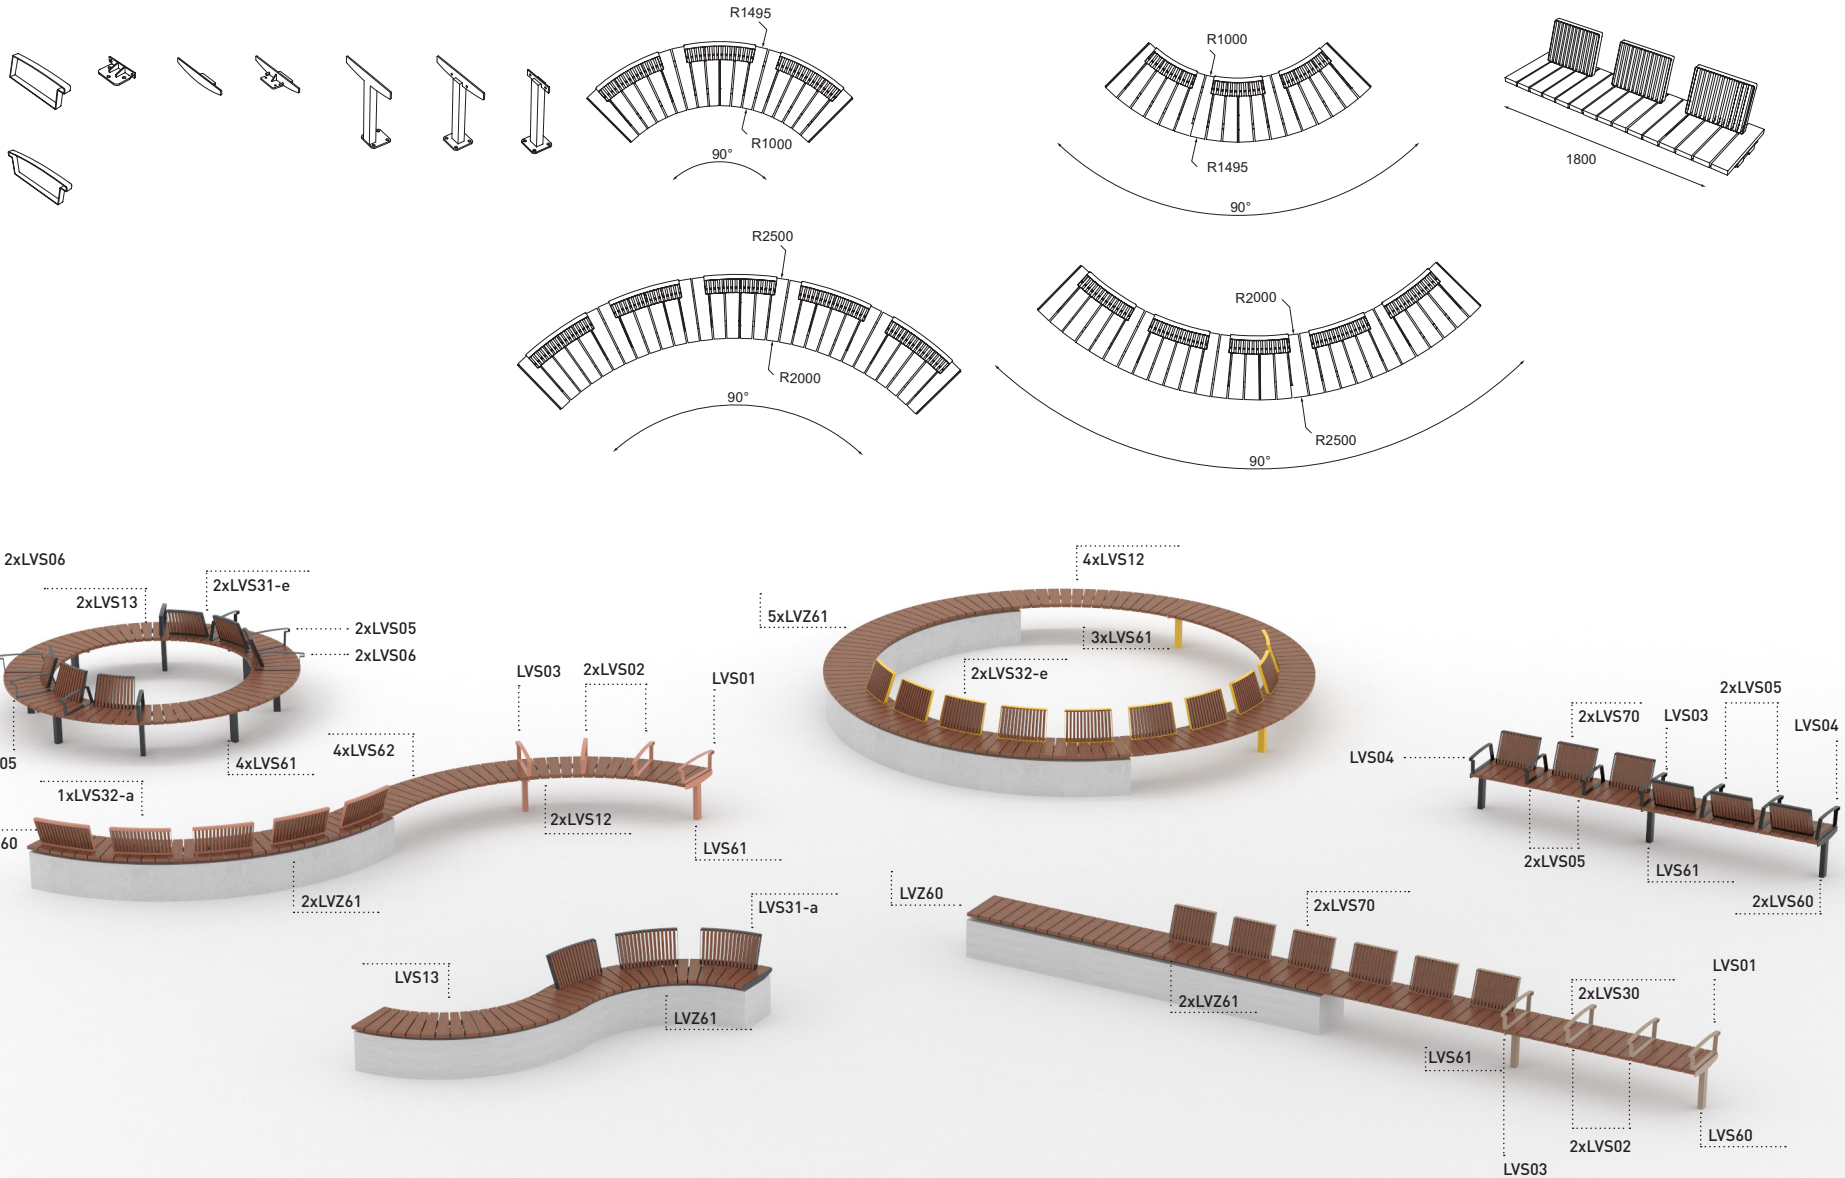

Praha

Czechia

Vera Solo

Beauty of T profile

Characteristics of the bench

- Modular kit based on design of Vera range
- Straight or curved version
- Never-ending lines
- Can be installed around a tree
- Material option
- Accessories option

→ LVS410

→ LVS910

Modularity

Modularity

Modularity

Highlights

optional backrest

one-sided, or
double sided armrests

short or endless lines
straight or curved versions

possibly tree grate

wood or steel round grids

original shapes in landscape

Highlights

● curved version

It is possible to assemble a circle or combine it into an ellipse and install it for instance around a tree.