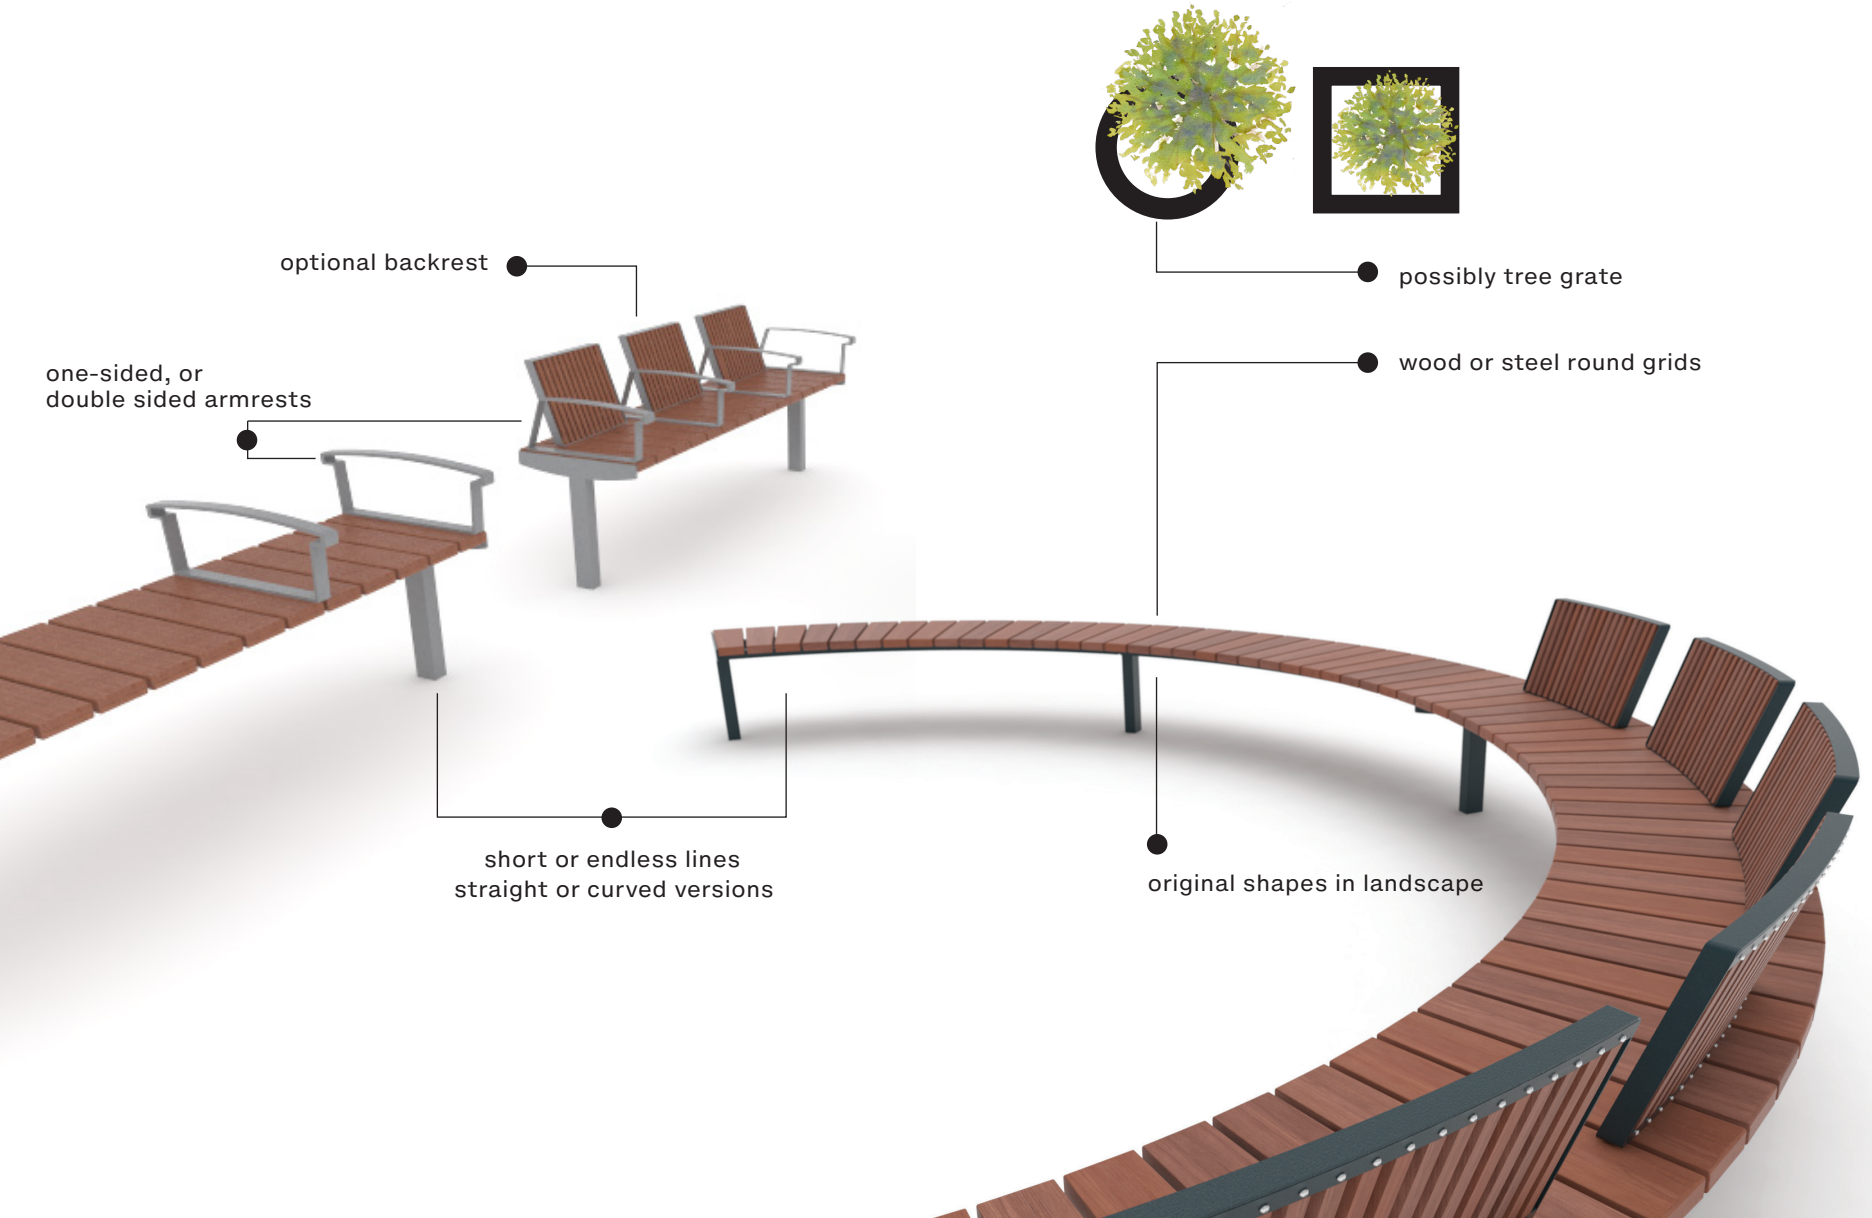

→ LVS410

→ LVS910

Modularity

Modularity

Modularity

Highlights

optional backrest

one-sided, or
double sided armrests

short or endless lines
straight or curved versions

possibly tree grate

wood or steel round grids

original shapes in landscape

Highlights

● curved version

It is possible to assemble a circle or combine it into an ellipse and install it for instance around a tree.

● central leg

Clean and calm shape silhouette achieved by broader seat and limited number of legs

● standard length

We also offer a double length and a modular kit enabling to create different shapes and lengths