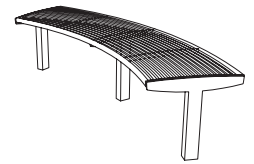

→ LVS111

→ LVS116

→ LVS211

→ LVS650

→ LVS510

→ LVS550

→ LVS311
LVS316

→ LVS610
LVS615

→ LVS331
LVS336