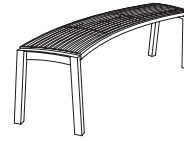

→ LV175
LV176
LV177

→ LV350
LV351

→ LV450
LV451

→ LV510

→ LV530
LV535

→ LV910
LV911

→ LV711

→ LV751
LV752

→ LV756
LV757

→ LV190
LV1901

→ LV290
LV2901

→ LV121

→ LV221

→ LV11/21
50/51/52

→ LVB920
LVB930

→ LVB150
LVB152
LVB160
LVB162

short or endless lines
straight or curved versions

possibly tree grate

wood or steel round grids

original shapes in landscape

Highlights

● curved version

It is possible to assemble a circle or combine it into an ellipse and install it for instance around a tree.

↑ →
STEEL ROUND
GRIDS / WOOD

SENIOR FRIENDLY →

↑ RESYSTA MATERIAL

← SINGLE SEATS

About

Series of optically light benches placed on a pair of legs in the longitudinal axis. Subtle yet sufficiently durable construction carries the solid wooden lamellas or frames of steel or stainless steel round bars on the seat and the backrest. Bench can stand independently or can be combined in an endless line of an elegant seating element. A limited number of legs does not only convey elegance but also enables easy installation and effortless maintenance of the areas under the bench. We also offer a hexagonal composition to be used separately or installed around a tall tree or a pole.