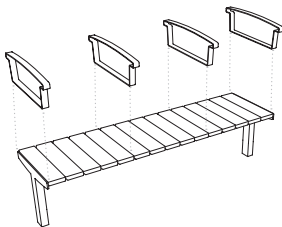

→ LVS311
LVS316