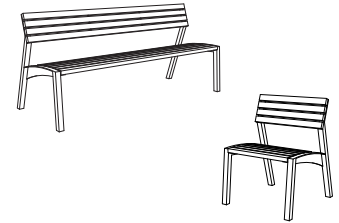

↑
COMBINATION OF
MATERIALS

← ↑ CURVED OR
STRAIGHT OPTION

← DOUBLE SIDED

CHILDREN SET →

About

A smart bench presented in a wide range of options shows that advanced modern design does not always mean high price. Durability and steadiness go hand in hand with pure lines and remarkable lightness. The simply shaped table and park chairs enable you to create original combinations in public and private environments.

Galvanized steel structure coated with powder paint finish. Seat and backrest made of steel round grid, stainless steel grid or solid wooden lamellas which are joined in a concealed but firm way to the supporting frame. All four legs can be easily anchored to the ground.

→ LV756
LV757

→ LV190
LV1901

→ LV290
LV2901

→ LV121

→ LV221

→ LV11/21
50/51/52

→ LVB920
LVB930

→ LVB150
LVB152
LVB160
LVB162