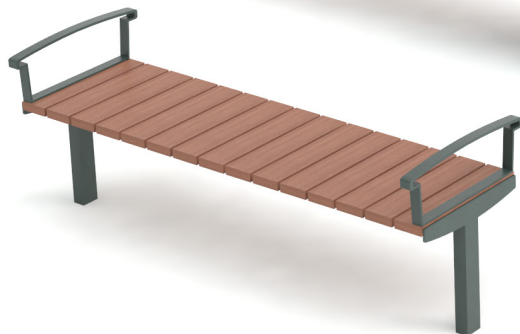

Senior friendly