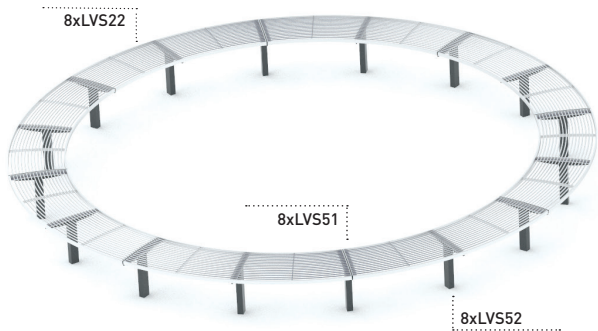

Modularity