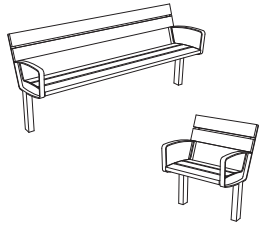

→ LVR156
LVR157