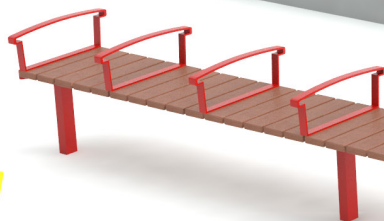

Senior friendly