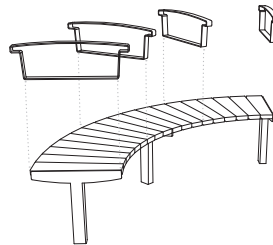

→ LVS610
LVS615