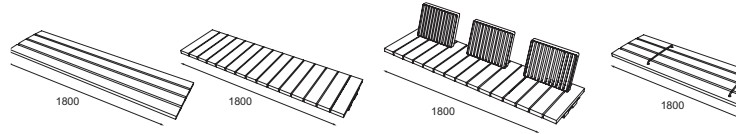

→ LVS410

→ LVS910

Modularity

Modularity

Modularity

Highlights

optional backrest

one-sided, or
double sided armrests

short or endless lines
straight or curved versions

possibly tree grate

wood or steel round grids

original shapes in landscape

Highlights

● curved version

It is possible to assemble a circle or combine it into an ellipse and install it for instance around a tree.