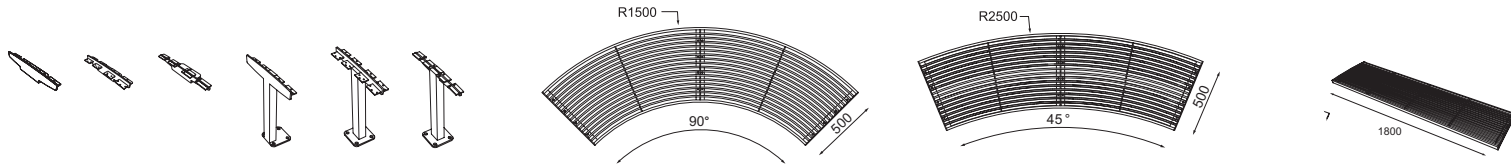

Zinc and powder coated steel structure. Seat and backrest made of solid wooden boards or steel/stainless steel rounds, without visible joints to steel structure.

Models

→ LVS111

→ LVS116

→ LVS211

→ LVS650

→ LVS510

→ LVS550

→ LVS311
LVS316

→ LVS610
LVS615

→ LVS331
LVS336

→ LVS630-a
LVS635-a

→ LVS630-e
LVS635-e

→ LVS670-a
LVS675-a

→ LVS670-e
LVS675-e

→ LVS410

→ LVS910

Modularity

Modularity

Modularity

Highlights

optional backrest

one-sided, or
double sided armrests