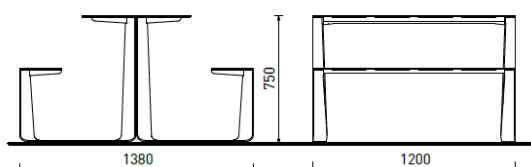

RTS150J picnic bord L 1,2m, Thermoask, p.lakk stål

RTS151J picnic bord L 1,8m, Thermoask, p.lakk stål

RTS251 picnic bord L 1,8m, perforert plate, p.lakk stål

RTS250 picnic bord L 1,2m, perforert plate, p.lakk stål