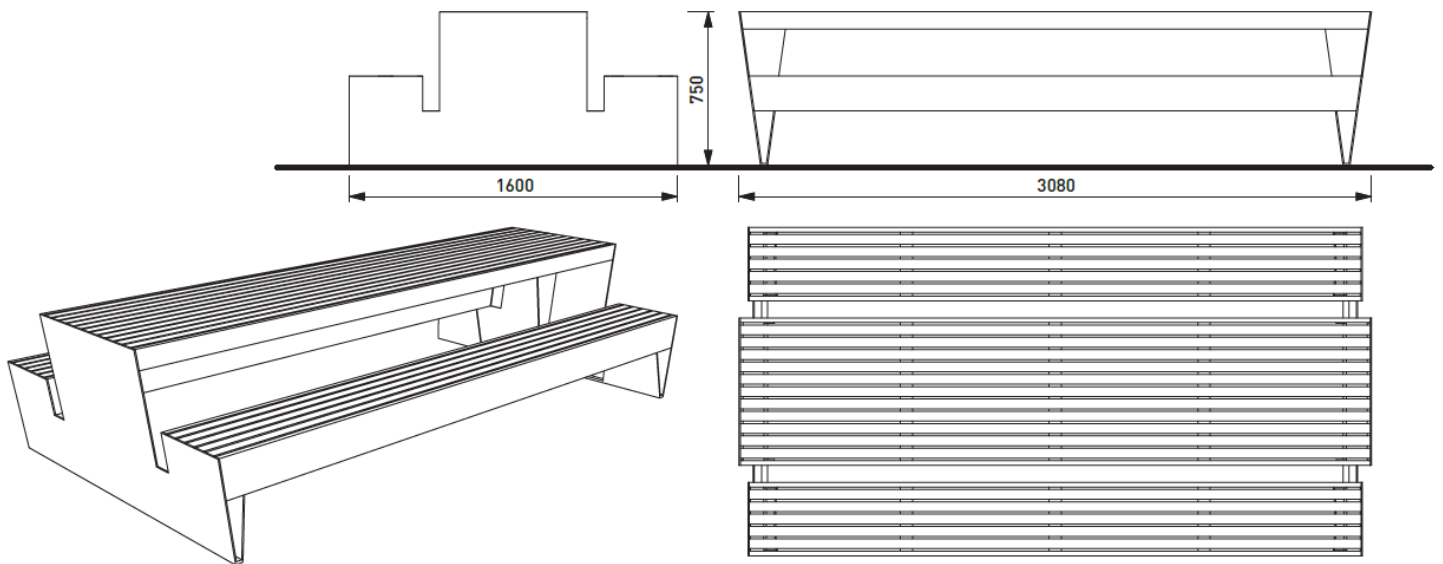

Blocq LBQ 500 benk uten rygg, hull for tre, 168 x 299,5cm

LBQ 500 J

LBQ 500 J, benk uten rygg, hull for tre, Thermoask, 168 x 299,5cm

LBQ 500 t

LBQ 500 t, benk uten rygg, hull for tre, FSC Jatoba 168 x 299,5cm

Blocq-serie

Blocq LBQ 960 picnic bord, 160 x 308 cm

- LBQ 960 J LBQ 960 picnic bord, Thermoask, 160 x 308 cm
- LBQ 960 t LBQ 960 picnic bord, FSC Jatoba, 160 x 308 cm

Blocq LBQ 962 picnic bord, 160 x 208 cm